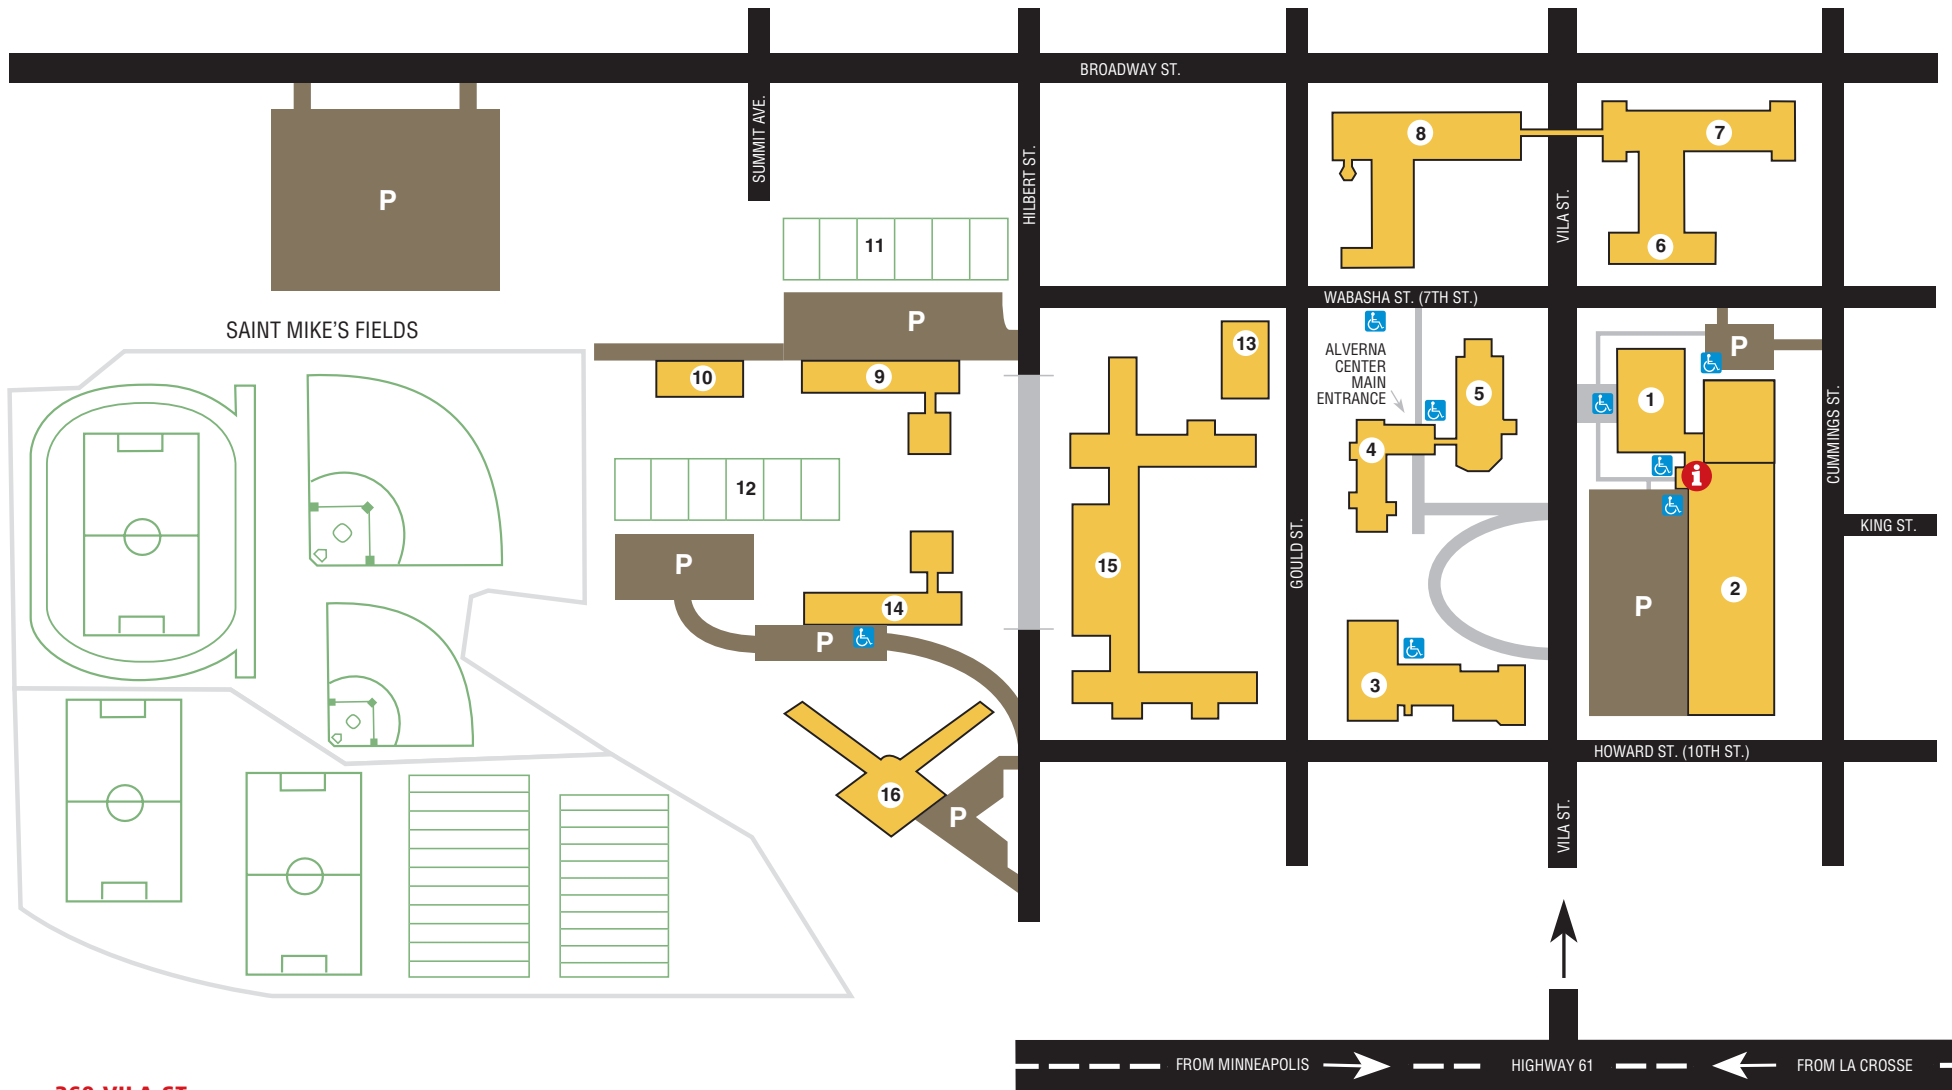

Saint Mary's University of Minnesota • Saint Teresa Campus

- 1**360 VILA ST.**
Campus Administration, GeoSpatial Services, Hiawatha Room
- 2St.T's Tennis & Sports
INFORMATION CENTER
Gym, Indoor Tennis Courts, Fitness Center
- 3Valência Arts Center
Minnesota Conservatory for the Arts
- 4Alverna Center
- 5Chapel of Saint Mary of the Angels
- 6Saint Cecilia Hall (C.H.S.)

- 7Saint Teresa Hall (C.H.S.)
- 8Roger Bacon Center (C.H.S.)
- 9Loretto Hall
- 10Maintenance Building
- 11,12Tennis Courts
- 13CSTea House (C.S.T. Alumnae Assn.)
- 14Maria Hall
- 15Lourdes Hall (W.S.U.)
- 16Tau Center (W.S.U.)

-  **Information**
-  **Parking**
-  **Handicap Accessible Parking / Entrance**
Check Information Desk for building handicap accessibility.

360 Vila Street
Winona, MN 55987
507-452-4430 • www.smumn.edu